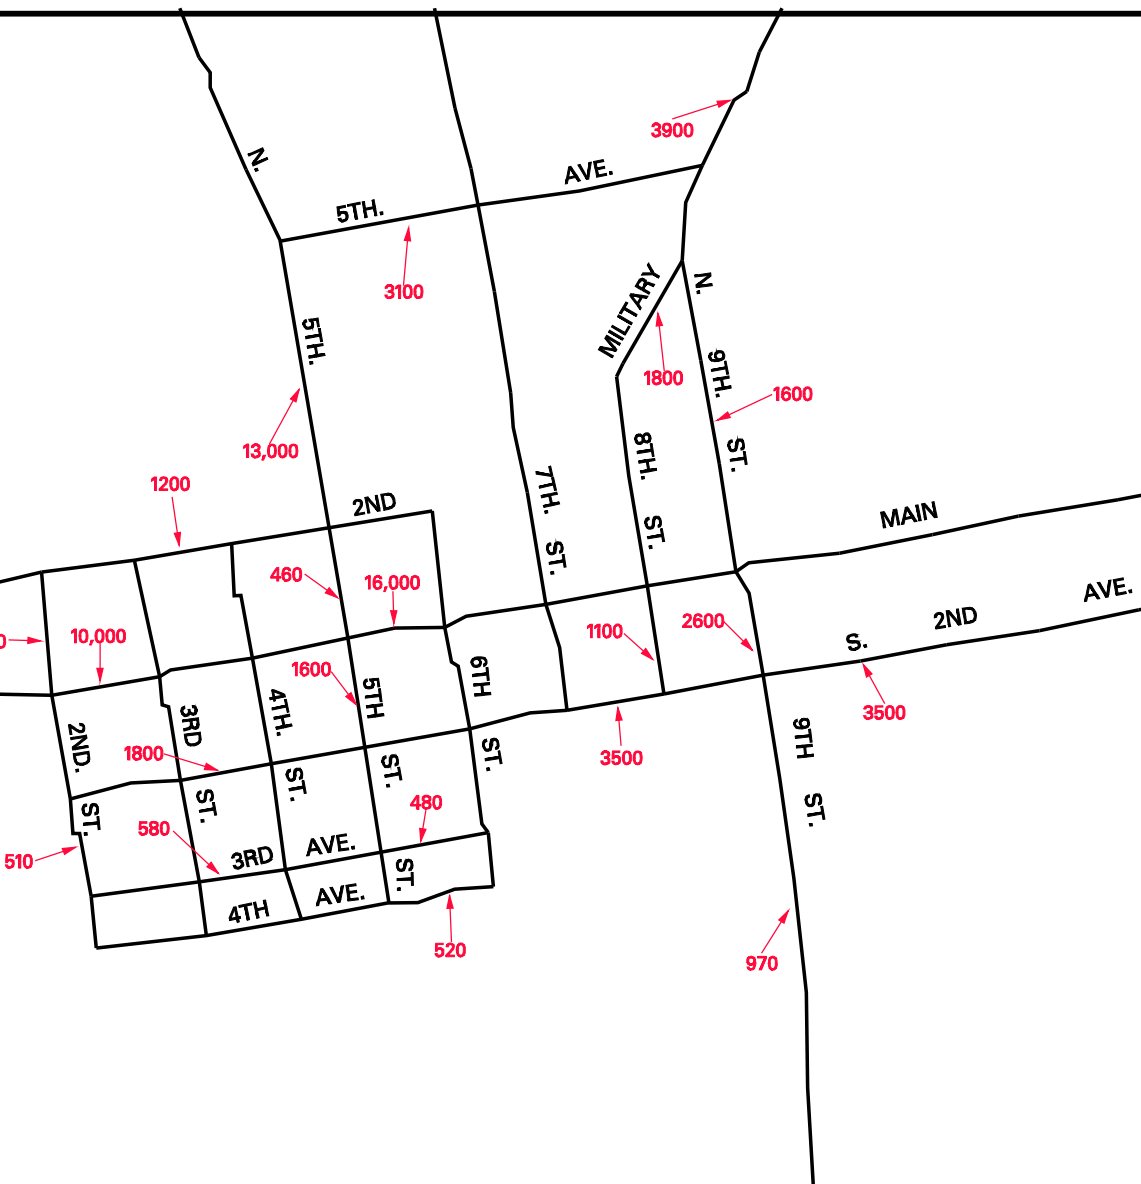

69

2006 AADT
COLUMBUS

Map No.
44 - 1A

TRAFFIC MAP
COLUMBUS
MISSISSIPPI

PREPARED BY
MISSISSIPPI DEPARTMENT OF TRANSPORTATION
PLANNING DIVISION
IN COOPERATION WITH THE
U.S. DEPARTMENT OF TRANSPORTATION
FEDERAL HIGHWAY ADMINISTRATION

THIS MAP WAS COMPUTER GENERATED